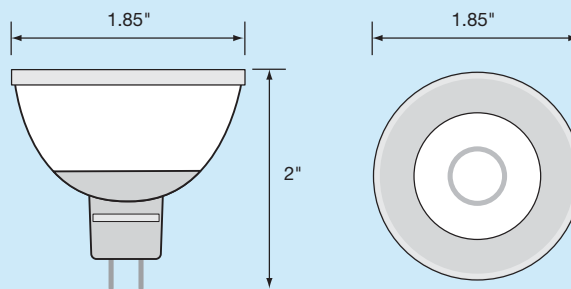

Dimensions

OSRAM SYLVANIA
National Customer
Service and Sales Center
18725 N. Union Street
Westfield, IN 46074

Consumer Products

Phone: 1-800-842-7010
Fax: 1-800-842-7011

Industrial Commercial

Phone: 1-800-255-5042
Fax: 1-800-255-5043

National Accounts

Phone: 1-800-562-4671
Fax: 1-800-562-4674

OEM/Specialty Markets

Phone: 1-800-762-7191
Fax: 1-800-762-7192

Display/Optic

Phone: 1-888-677-2627
Fax: 1-800-762-7192

In Canada
OSRAM SYLVANIA LTD.
Headquarters
2001 Drew Road
Mississauga, ON L5S 1S4

Industrial Commercial

Phone: 1-800-263-2852
Fax: 1-800-667-6772

Special Markets

Phone: 1-800-265-2852
Fax: 1-800-667-6772

1-800-LIGHTBULB

Visit our website: www.sylvania.com

LUMI030R1

SEE THE WORLD IN A NEW LIGHT

SYLVANIA

SYLVANIA is a registered trademark and LED TECHNOLOGY is a trademark of OSRAM SYLVANIA Inc.

© 2007 OSRAM SYLVANIA 3/07